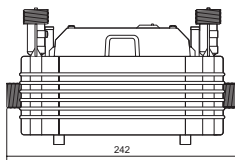

# T550i

twin impeller pump

Dimensions given are approximate

Voltage	230/240V AC.	Rating	590W nominal
Plumbing System Compatibility		Low pressure gravity	
Inlet Connections	15mm push fit		
Water Entry Points	Side		
Outlet Connection	15mm push fit		
Minimum Head Pressure	150mm		
Maximum Head Pressure	10m		
Maximum Open Outlet Flowrate at 1.2 Bar	16l/min		
Approvals, Complies with	BEAB, CE		
Guarantee	1 year		

## Operating Features

- Converts a mixer shower into a power shower
- Provides pressure up to 1.2 Bar
- Variable speed control
- Pump switches on and off automatically as the shower is operated
- Limescale resistant material
- 4 flexible connectors with 15mm push fit fittings